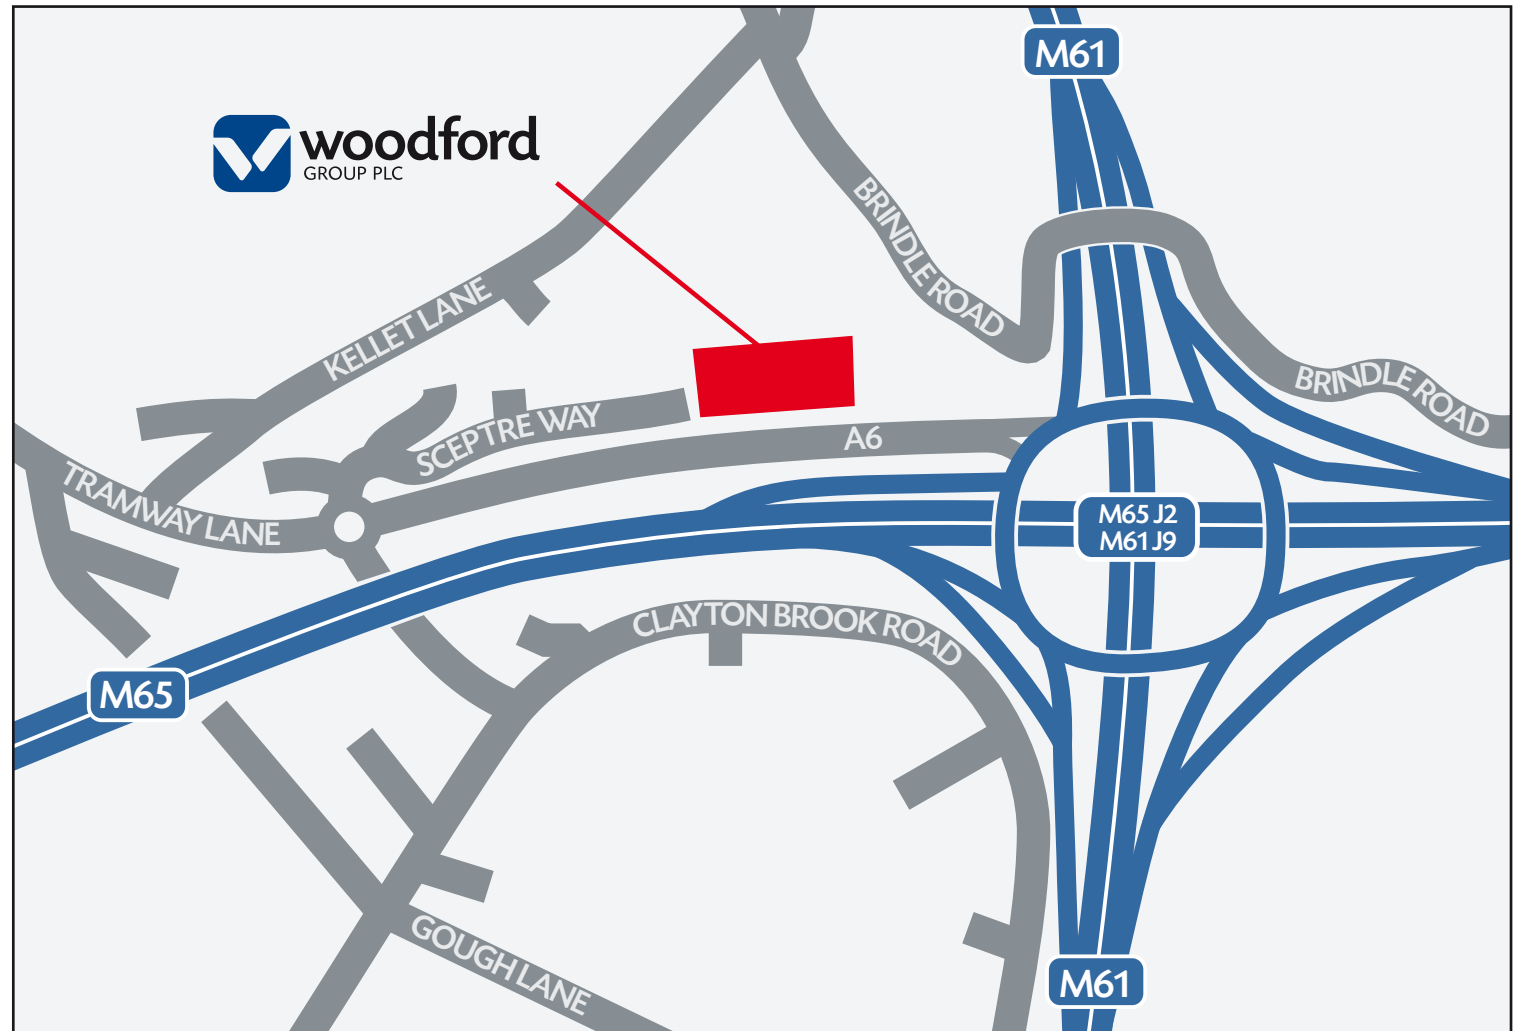

Head Office

Gordon House
Sceptre Way
Bamber Bridge
Preston
PR5 6AW

Telephone: 01772 318 555
Facsimile: 01772 318 520

Local Map

DIRECTIONS TO THE OFFICE:

From the north (M6):

Exit M6 at junction 30.

Bear left and filter onto M61 (signposted Manchester).

Continue on M61 to junction 9, at the intersection with M65.

Keep right on slip road, at roundabout take 4th exit signposted A6 Walton Summit.

Continue to 1st roundabout, at roundabout take 3rd exit into Sceptre Point Business Park, Sceptre Way.

Keep right until you reach Woodford Group Plc's Head Quarters at Gordon House.

From the South (M6):

Exit M6 at junction 29.

Keep right on slip road, at roundabout take 3rd exit signposted M65 Blackburn / M61 Manchester.

Exit M65 at junction 2.

At roundabout take 1st exit signposted A6 Walton Summit.

Continue to 1st roundabout, at roundabout take 3rd exit into Sceptre Point Business Park, Sceptre Way.

Keep right until you reach Woodford Group Plc's Head Quarters at Gordon House.

From the East (M61):

Exit M61 at junction 9.

Keep right on slip road, at roundabout take 2nd exit signposted A6 Walton Summit.

Continue to 1st roundabout, at roundabout take 3rd exit into Sceptre Point Business Park, Sceptre Way.

Keep right until you reach Woodford Group Plc's Head Quarters at Gordon House.